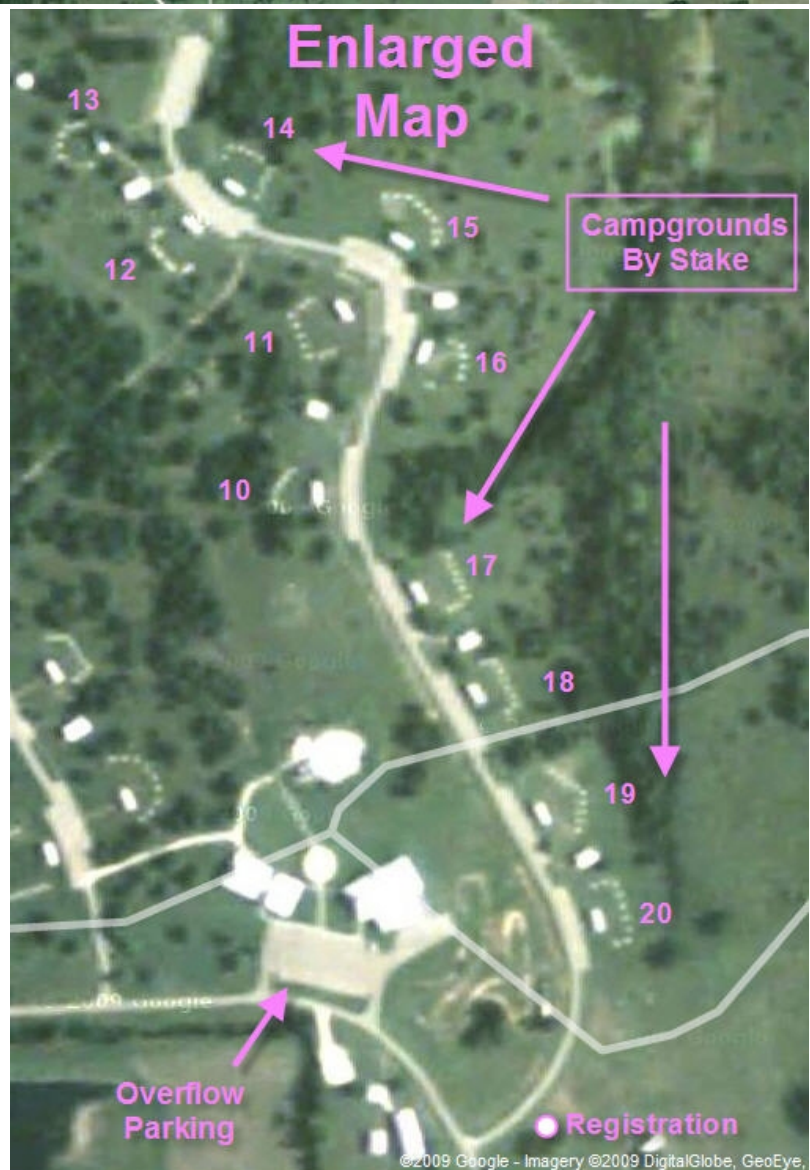

2009 LDS Regional Camporee – Camp Site Assignments

Stake	Site
Bay City	16
College Station	13
Cypress	17/18
Friendswood	11
Houston (Spanish)	20
Houston East	20
Houston North	14
Houston South	10
Houston West (Spanish)	20
Katy	12
Kingwood	16
Klein	15
Richmond	19

Note:

- Assignments are based on number of people registered.
- Some stakes share a campsite with other stakes.